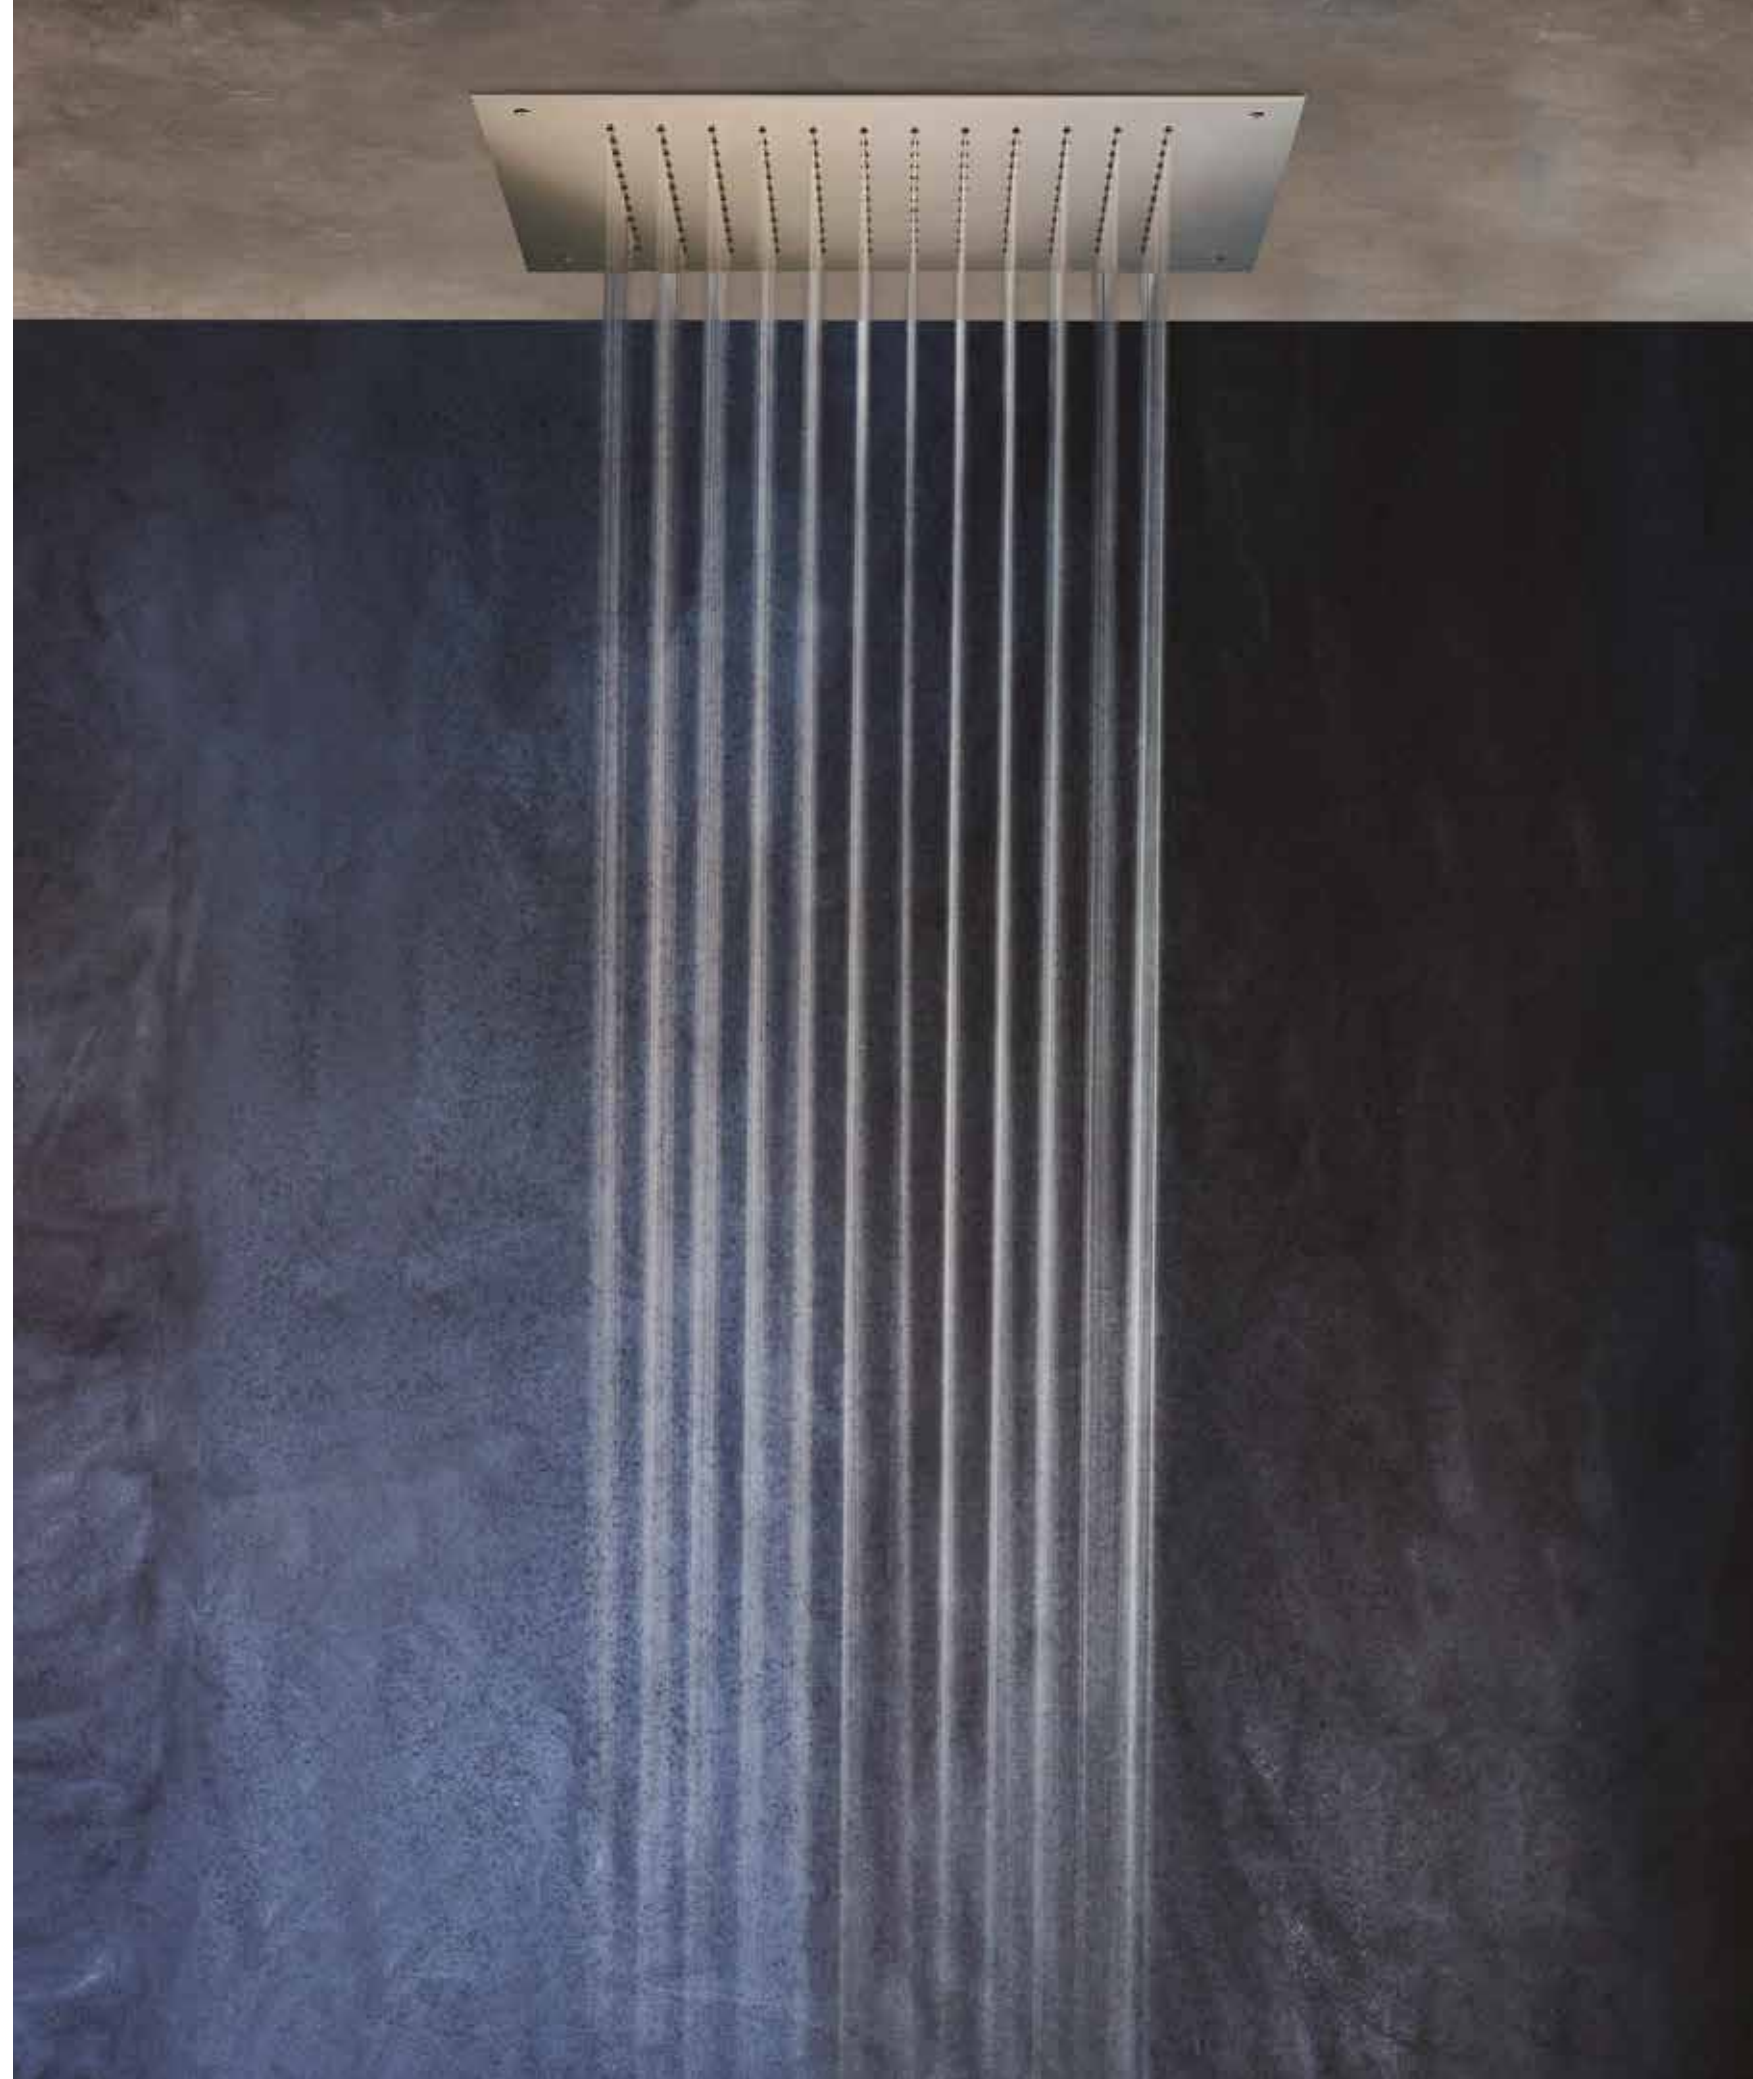

ART.
SDSR314

Built-in Shower Head AISI304 Ø 550 with rain
Soffione soffitto AISI304 Ø 550 con pioggia

ART.
SDSR315

Built-in Shower Head AISI304 Ø 550 with rain,
chromotherapy with built-in control. Led control
included

*Soffione soffitto AISI304 Ø 550 con pioggia,
cromoterapia con comando ad incasso (incluso)*

ART.
SDSR316

Built-in Shower Head AISI304 Ø 550 with rain,
nebulizer, chromotherapy with built-in control. Led
control included

*Soffione soffitto AISI304 Ø 550 con pioggia,
nebulizzazione, cromoterapia con comando ad incasso
(incluso)*